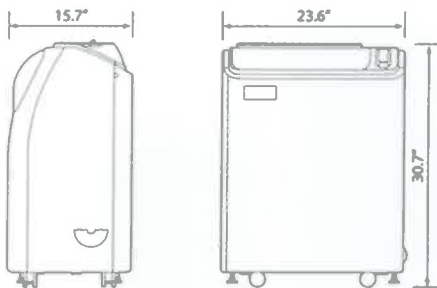

Exceptional image quality, every time.

FCR Prima scans at 10 pixels/mm (5 LP/MM) giving you sharp image detail. Only Fujifilm offers Image Intelligence™ – the culmination of over seventy years of image processing experience for stable, optimized, and high-quality images every time.

FCR Prima Specifications:

Standard Components	FCR Prima Image Reader (Model: CR-IR 391RU) AC power cord
Other System Components	FCRView Image Management Workstation, FCRView-Prima Cart (optional), Dry Imager: DRYPIX 2000, 4000, 7000 (optional)
Supplies	Imaging Plate ST-VI: 14" x 17", 14" x 14", 10" x 12", 8" x 10", 24 x 30 cm, 18 x 24 cm, 15 x 30 cm IP Cassette Type CC: 14" x 17", 14" x 14", 10" x 12", 8" x 10", 24 x 30 cm, 18 x 24 cm, 15 x 30 cm
Processing Capacity	Up to 29 Imaging Plates/hr.
Time to Image Display	Min. 23 sec.
Dimensions (W x D x H)	23.6" x 15.7" x 30.7"
Weight	154 lbs.
Power Supply Conditions	Single phase 50-60Hz AC100-240V ±10% 5A (max)
Environmental Conditions	Operating Conditions: • Temperature: 59-86° F • Humidity: 15-80%RH (No dew condensation) • Atmospheric pressure: 750-1060hPa

Dimensions: